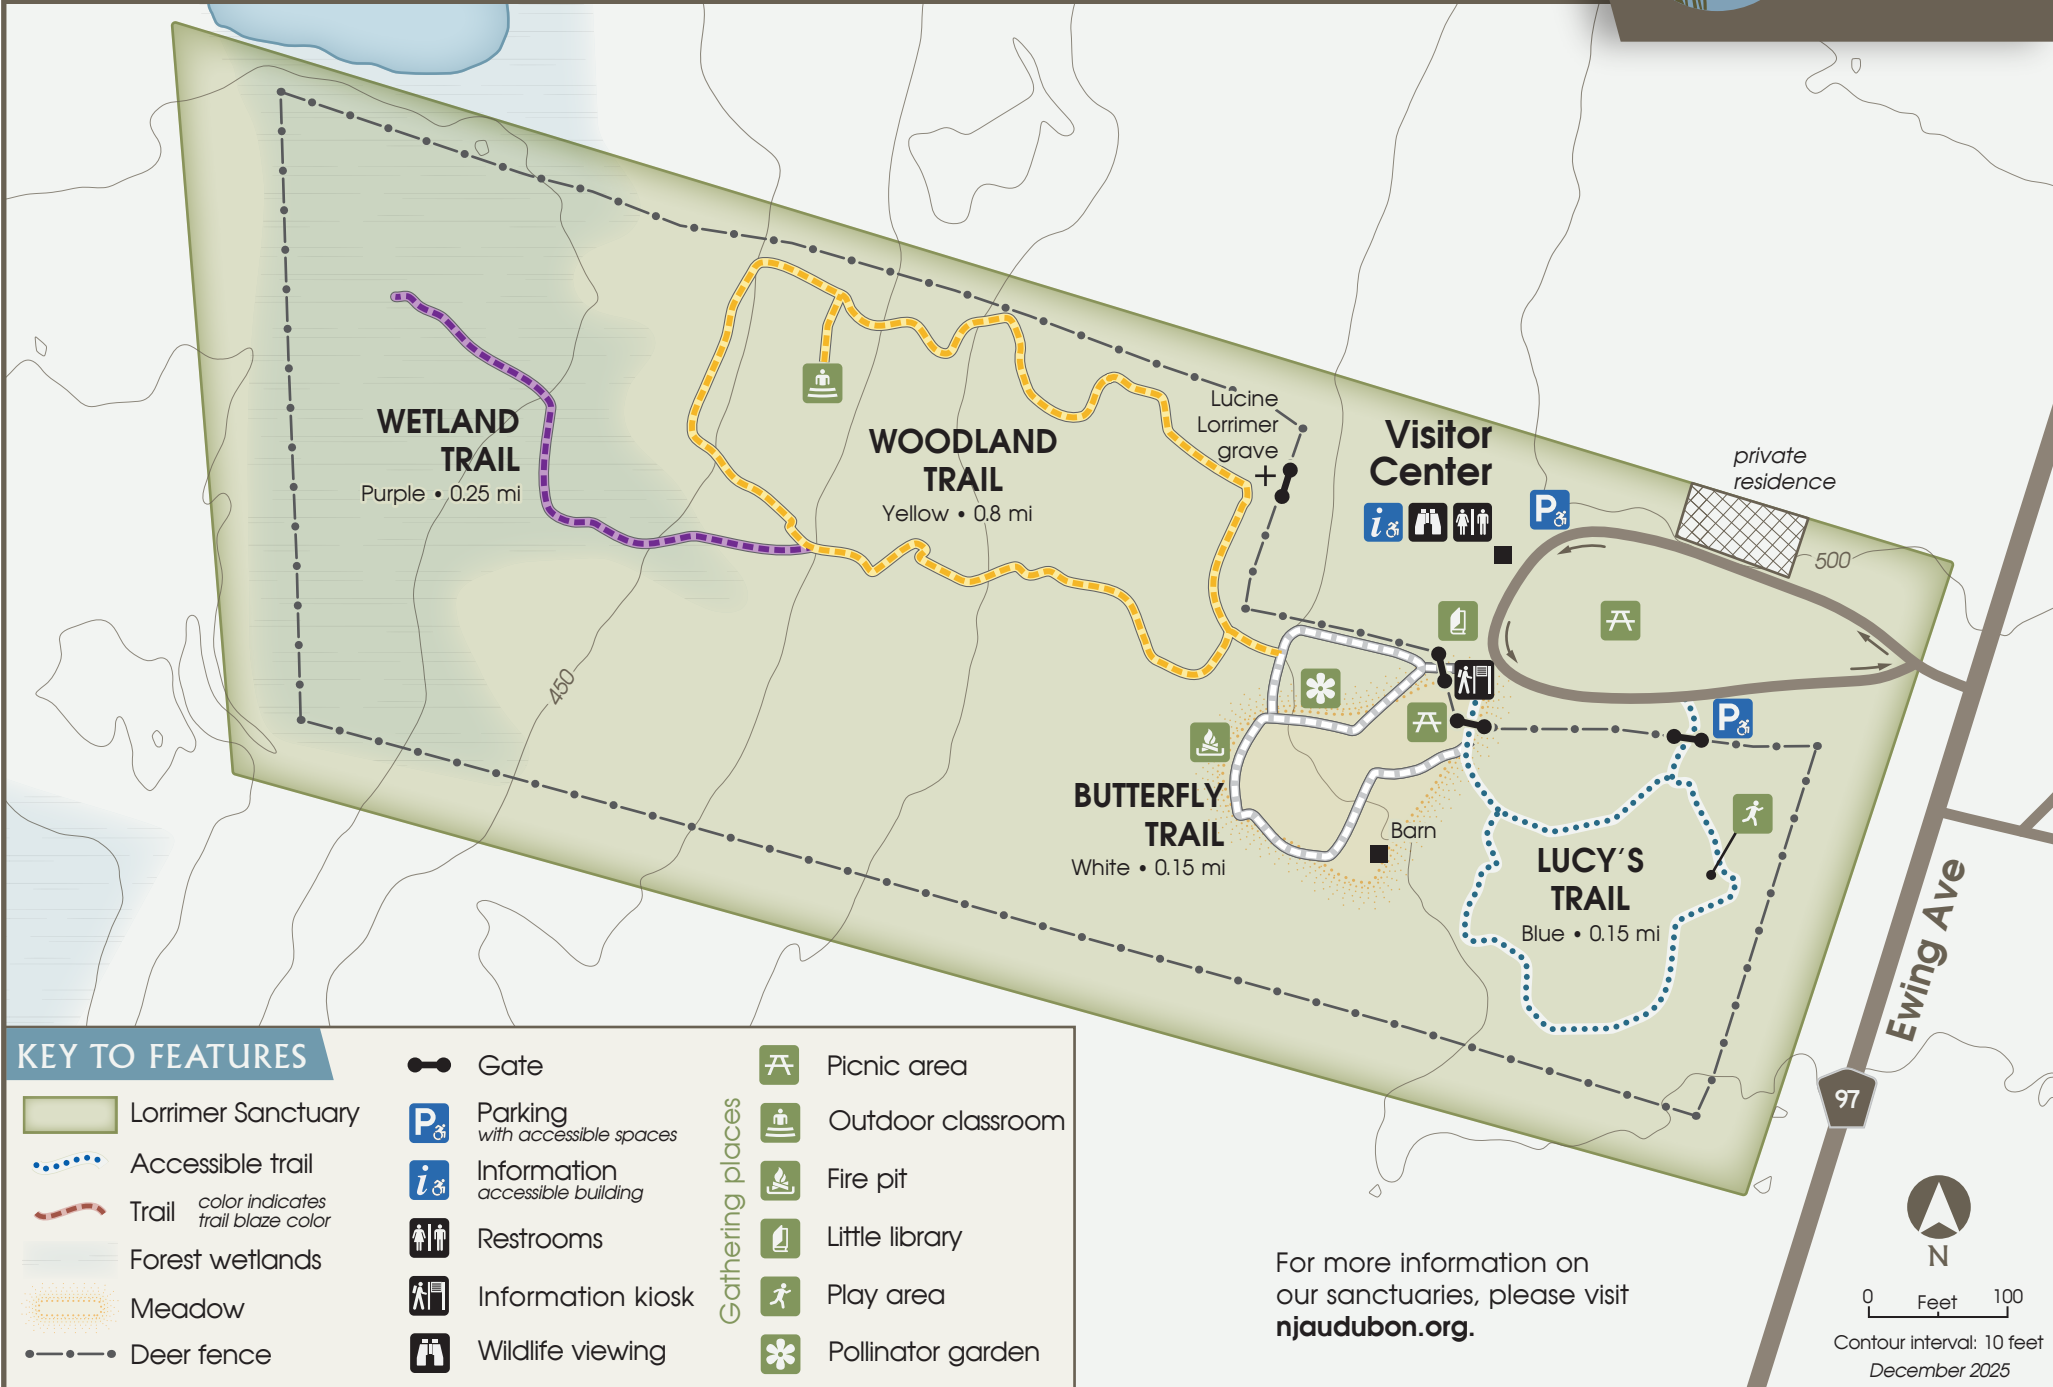

Lorrimer Sanctuary

14 Acres (Franklin Lakes, Bergen County)

NEW JERSEY
AUDUBON

KEY TO FEATURES

- Lorrimer Sanctuary
- Accessible trail
- Trail color indicates trail blaze color
- Forest wetlands
- Meadow
- Deer fence

- Gate
- Parking with accessible spaces
- Information accessible building
- Restrooms
- Information kiosk
- Wildlife viewing

Gathering places

- Picnic area
- Outdoor classroom
- Fire pit
- Little library
- Play area
- Pollinator garden