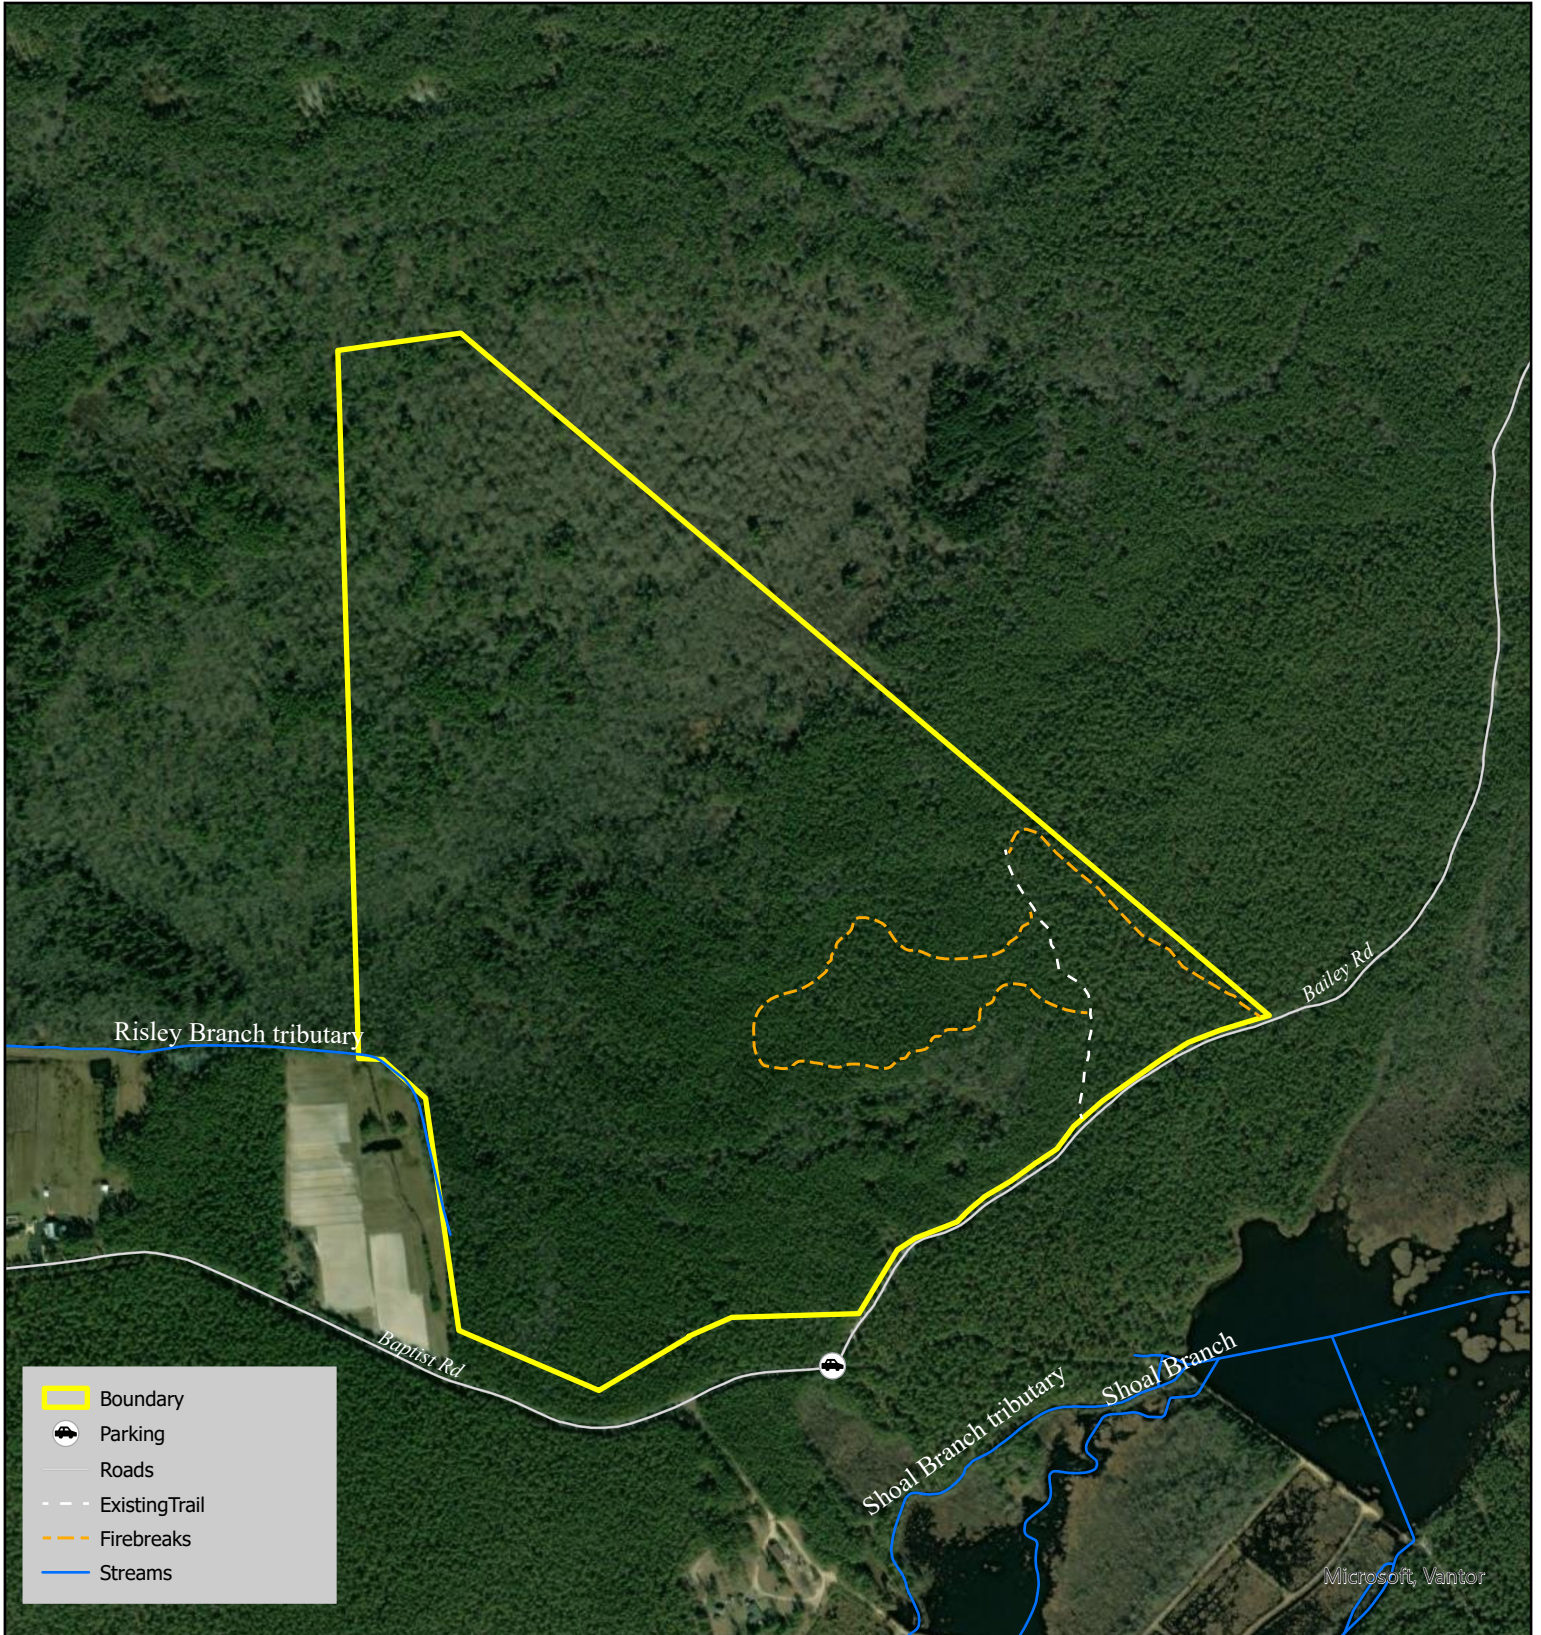

Pinewood Sanctuary Hunt Map

Burlington County
~222 Acres
(Special Areas Regulations)
Deer Management Zone 68

Baptist Rd, Chatsworth, NJ 08019

1 inch equals 800 feet

- Boundary
- Parking
- Roads
- Existing Trail
- Firebreaks
- Streams

Map created using NJDEP GIS layers

0 375 750 1,500 US Feet